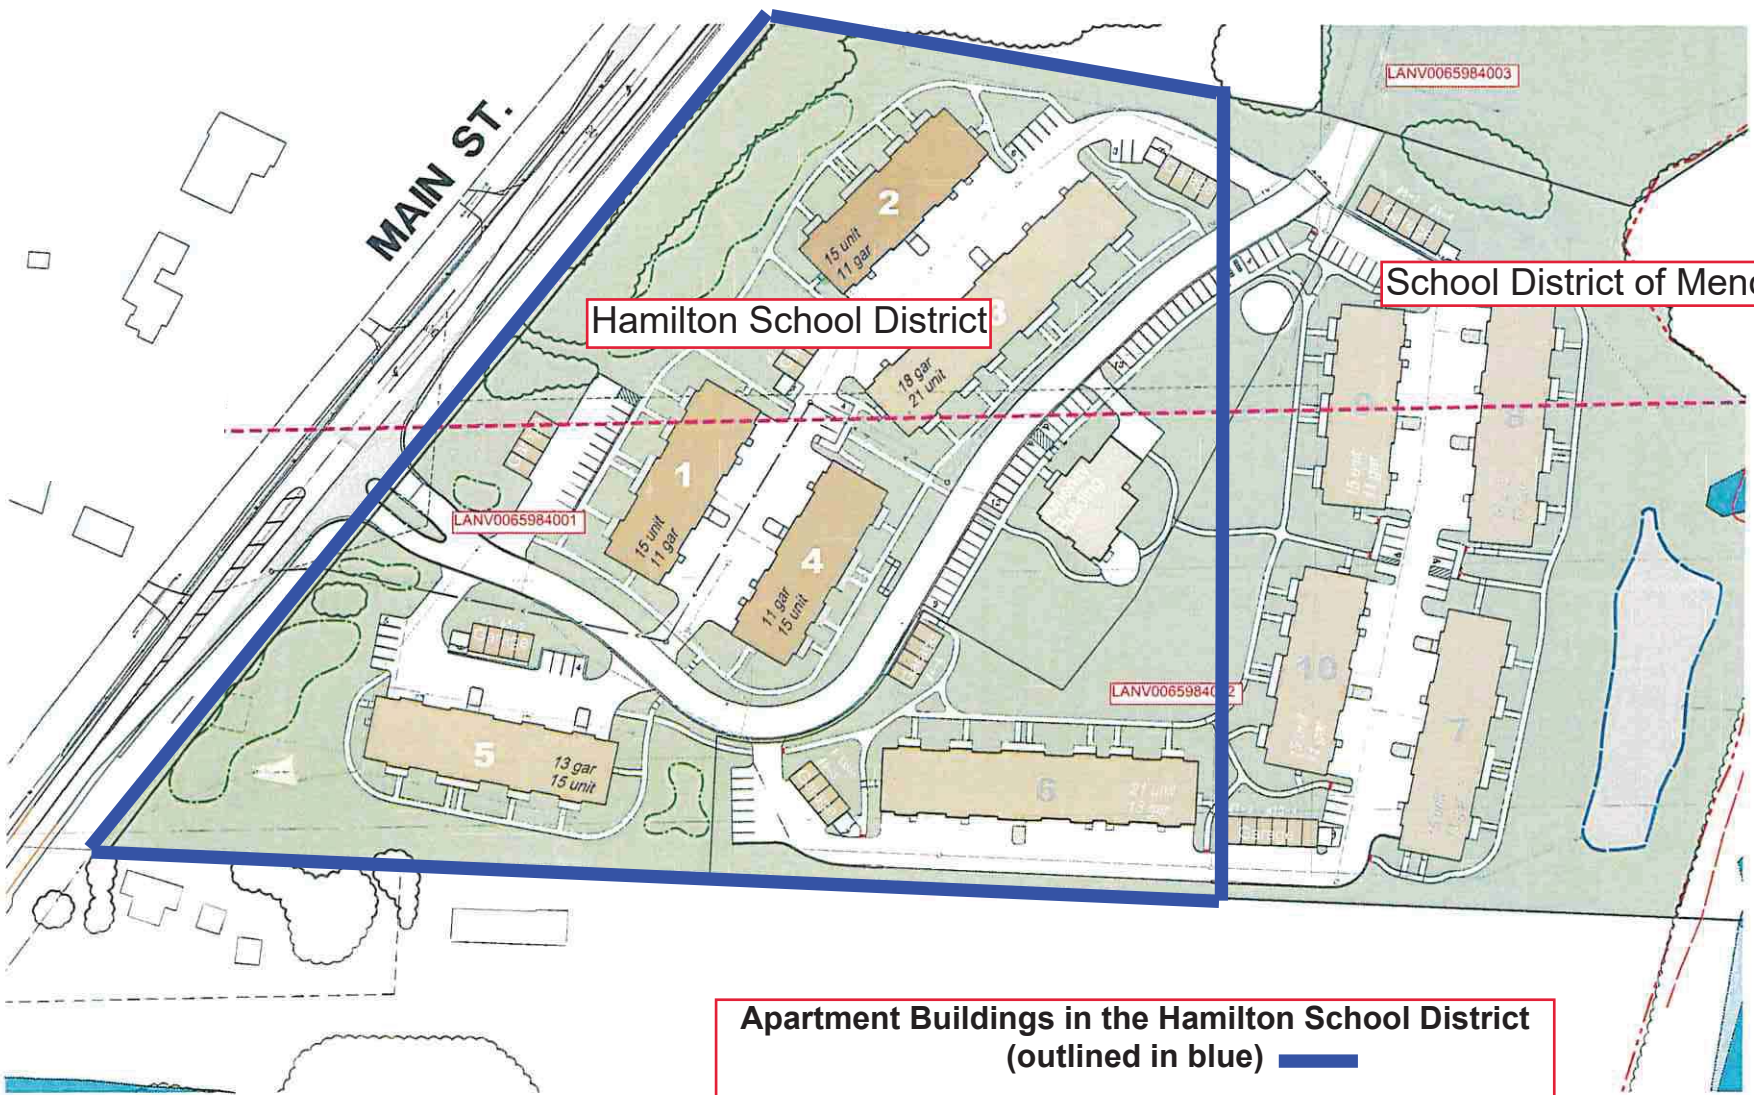

MAIN ST.

Hamilton School District

School District of Menomonee Falls

Apartment Buildings in the Hamilton School District (outlined in blue)

- Bldg 1 - 19401 Rock Pointe Way
- Bldg 2 - 19402 Rock Pointe Way
- Bldg 3 - 19403 Rock Pointe Way
- Bldg 4 - 19404 Rock Pointe Way
- Bldg 5 - 19405 Rock Pointe Way
- Bldg 6 - 19406 Rock Pointe Way

SCHOOL DISTRICT EXHIBIT
ROCK POINTE VILLAGE
Village of Lannon, Wisconsin

Scale: 1" = 50' (32"x34')
Scale: 1" = 100' (11"x17')
DATE: 08/26/2021