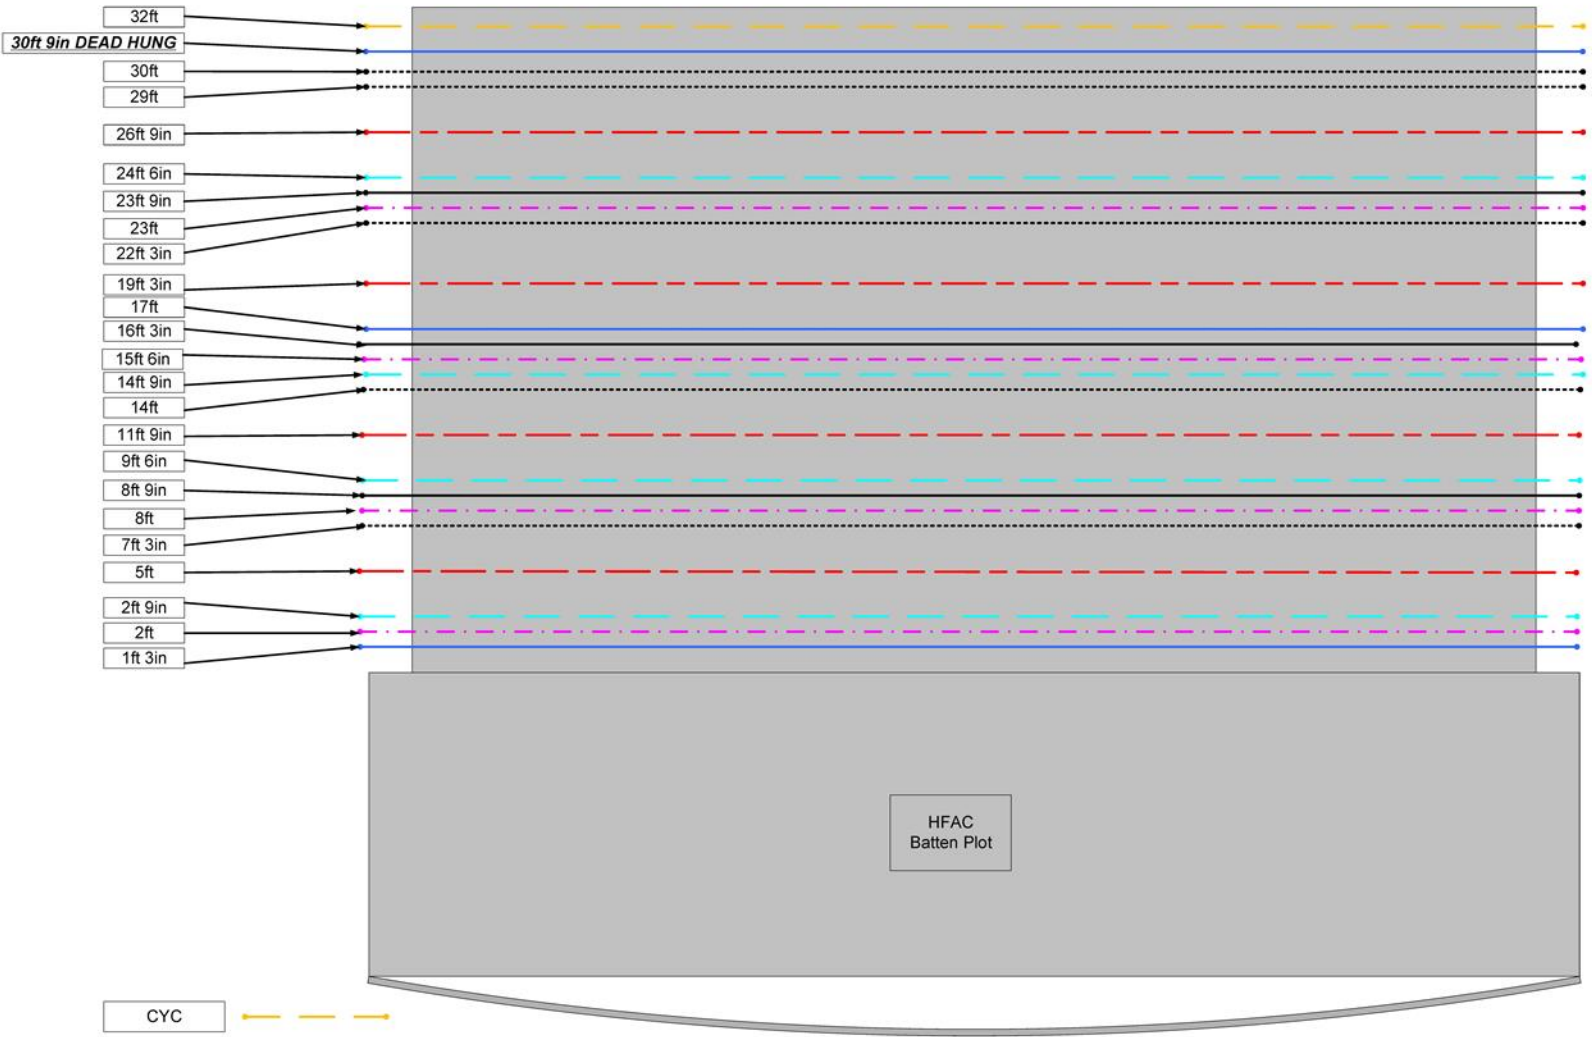

Hamilton Fine Arts Center Batten Plot

- CYC - - - - -
- Empty Baton
- Electric - - - - -
- LEG - - - - -
- Border / Teaser - . - . - .
- Traveler —————
- Band Shell —————

Batten Length:	72'
Batten Diameter:	1 7/8"
Maximum Batten Height from Deck:	44' 7"
Minimum Batten Height from Deck:	47"